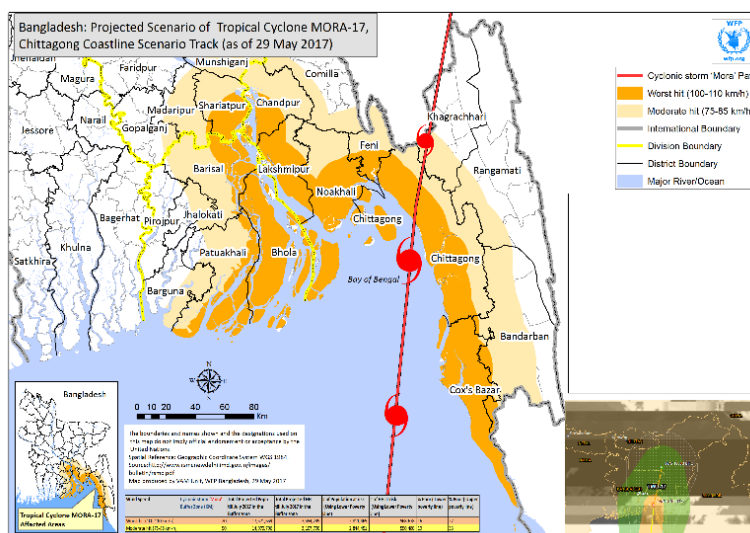

## Overview of Cyclonic Storm Mora, May 2017

Depression on the 28<sup>th</sup> May 2017 over southeast and adjoining central region of the Bay of Bengal strengthen into severe Cyclonic Storm Mora. It moved northwards and crossed Cox's Bazar – Chittagong coast near Kutubdia during 06 am to 12 pm on 30 May, 2017. Then it became weakened gradually and remained over Rangamati region and adjoining area as a land deep depression. At the time of landfall, it has a sustained wind speed of 117 kmph rising to 146 kmph in gust.

According to national dailies, all upazila under Cox's Bazar and Banskhali, Sandwip, Anwara, Sitakunda, Mirsarai, Karnaphuli and Chandanaish upazilas under Chittagong were severely affected. Thousands of trees were uprooted and shanties destroyed in these upazilas. Also around 10,000 hectares of Aush field were inundated in Chittagong. UNICEF reported that, around 10,000 huts in Kutupalong camp and Balukhali settlement have been destroyed.

On 29<sup>th</sup> May, Bangladesh Meteorological Department broadcast great danger signal number 10 for Chittagong and Cox's Bazar ports as well as Noakhali, Lakshimpur, Feni and Chandpur districts including nearby islands. In addition it broadcast great danger signal number 8 Mongla and Payra ports and Bhola, Barguna, Patuakhali, Barisal, Pirojpur, Jhalkati, Bagerhat, Khulna, Shatkhira and nearby islands.

### Conclusion

Cyclonic Storm Mora developed rapidly and struck Chittagong – Cox’s Bazar districts severely. It damaged trees and houses and inundated crop field in the low lying areas. The local Administration promptly evacuated large numbers people to safety, Government of Bangladesh also allocated substantial volumes of GR cash and GR rice. However more intensive support is needed for the affected people, in particular, the households (both local and Undocumented Myanmar Nationals) that have lost their houses and household assets.